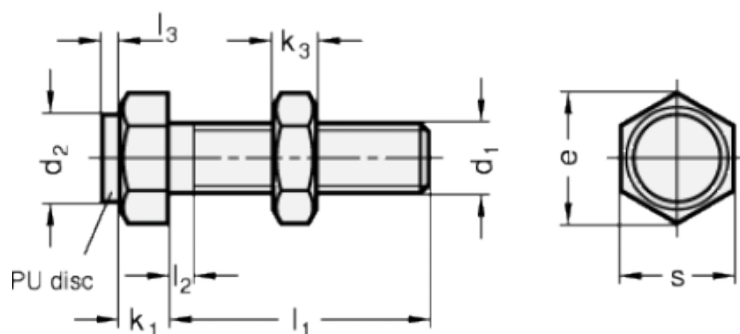

Article number: 20251M635AK

Description: E+G Setting bolt GN 251-M6-35-AK  
with nut

## Measures

Type AK

Type BK

Mounting block GN 412.1

d	= M6	s = 10
e	= 11.5	
K	= -	
k1	= 4	
k2	= 5	
l1	= 35	
l2 max.	= 3	
l3	= -	