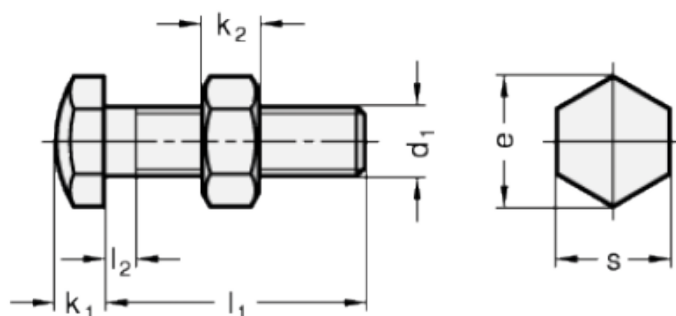

Article number: 20251M635AK

Description: E+G Setting bolt GN 251-M6-35-AK  
with nut

## Measures

Type AK

Type BK

Mounting block GN 412.1

d	= M6	s = 10
e	= 11.5	
K	= -	
k1	= 4	
k2	= 5	
l1	= 35	
l2 max.	= 3	
l3	= -	